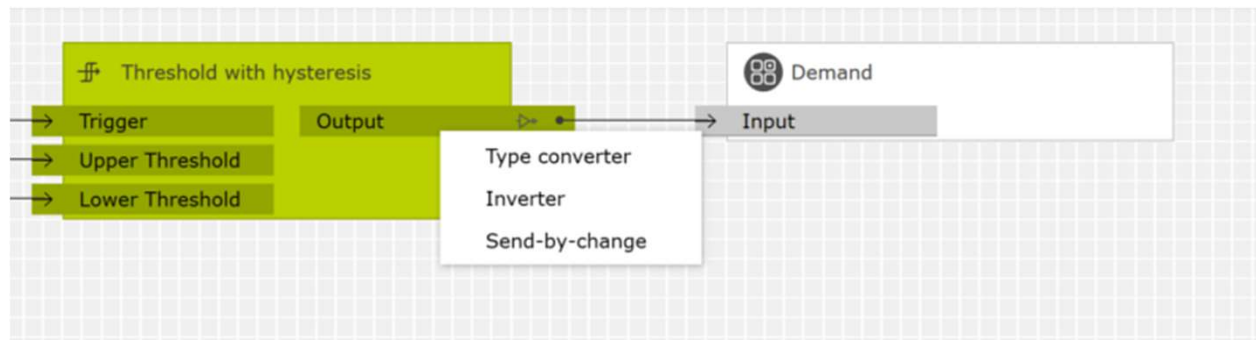

Remote Access & Control

Full control and reporting is available remotely with a secure link to your property allowing you to:

- ▶ Switch on/off lights, heating, blinds, etc...
- ▶ Make end user changes to timer schedules as and when required
- ▶ Add new users, set privileges and link with Smart Assistants
- ▶ Check current temperature, wind speed, door/gate/window status

Scene's, Timers & Logic

- ▶ Utilising **Scene control** allows the end user to carry out multiple commands on one button push such as: Blinds Down, Lights On and Music Play
- ▶ Utilising **Timer control** allows automation of functions dependant on your schedule, for example: Close Gates at 8pm and Lower blinds at 9pm
- ▶ Utilising **Logic control** allows the end user to carry out complex functions based on the status of other functions, example: Close gates if outside Lux level is less than 50Lx