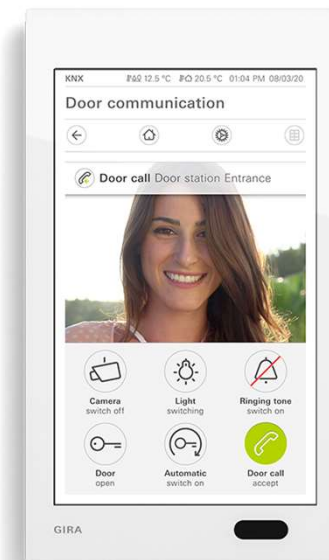

Fire, Intruder & CCTV

KNX can integrate and control other elements of your property such as Fire alarm, Intruder alarm and CCTV:

- ▶ Use your CCTV Camera's to detect exterior motion and control security lights
- ▶ Lights automatically come on and windows open if your Fire Alarm activates
- ▶ Remotely set and unset your intruder Alarm
- ▶ Use Presence Sensors as Intruder Alarm Sensors for less wall/ceiling clutter

Energy Monitoring

KNX can monitor each electrical circuit for dynamic or historical reporting thus allowing you to:

- ▶ Make changes to lighting schedules to reduce consumption
- ▶ Set up on/off schedules for heavy load appliances (Cookers, EV Charger, etc...)
- ▶ Send an Alarm if a critical appliance goes offline

Switch Controls

KNX can control much more than Lighting thus every 'Light' switch should meet the needs of the room which may mean:

- ▶ a button for boosting heating or a pair for controlling setpoint temp
- ▶ a button for setting a particular scene (Blinds down, lights on, etc..)
- ▶ a button for Play/Stop, Mute or Skip of an Audio Input
- ▶ a button for control of a door/gate/window

Presence Detection

Presence detection is a simple yet effective solution to automation and comfortable living, for example:

- ▶ Constant Control of Lighting dependant of Lux Levels / Movement
- ▶ Presence boost of heating zones
- ▶ Occupancy monitoring for Alarm Triggering