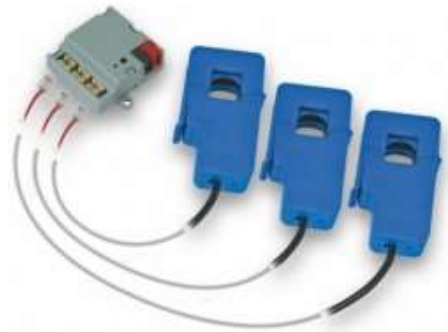

Fire, Intruder & CCTV

KNX can integrate and control other elements of your property such as Fire alarm, Intruder alarm and CCTV:

- ▶ Use your CCTV Camera's to detect exterior motion and control security lights
- ▶ Lights automatically come on and windows open if your Fire Alarm activates
- ▶ Remotely set and unset your intruder Alarm
- ▶ Use Presence Sensors as Intruder Alarm Sensors for less wall/ceiling clutter

Energy Monitoring

KNX can monitor each electrical circuit for dynamic or historical reporting thus allowing you to:

- ▶ Make changes to lighting schedules to reduce consumption
- ▶ Set up on/off schedules for heavy load appliances (Cookers, EV Charger, etc...)
- ▶ Send an Alarm if a critical appliance goes offline