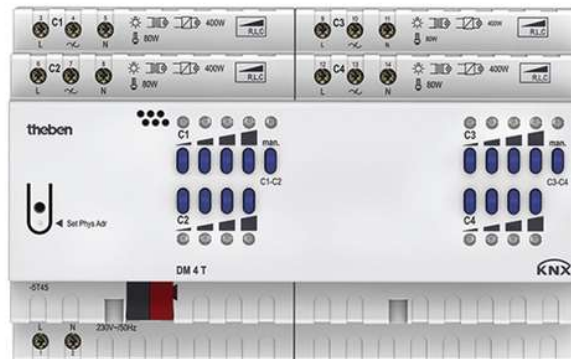

Flawless Dimming

KNX ensures your Lights Dim with flawless precision meaning:

- ▶ No flicker, strobe, flash or buzzing
- ▶ Accuracy to the 1-percent
- ▶ Soft on/off and ability to set limits based on defined conditions
- ▶ Daylight Harvesting as standard